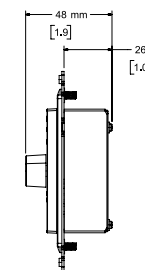

digital controllers

CC-1D, EU, JP, US

Front View

Right View
DIMENSIONS APPLY TO BOTH SID

Front View

Right View
DIMENSIONS APPLY TO BOTH SID

Front View

Right View
DIMENSIONS APPLY TO BOTH SID

CC-2D, EU, JP, US

Front View

Right View
DIMENSIONS APPLY TO BOTH SID

Front View

Right View
DIMENSIONS APPLY TO BOTH SID

FRONT VIEW

RIGHT VIEW
DIMENSIONS APPLY TO BOTH SID

CC-3D, EU, JP, US

Front View

Right View
DIMENSIONS APPLY TO BOTH SID

FRONT VIEW

RIGHT VIEW
DIMENSIONS APPLY TO BOTH SID

FRONT VIEW

RIGHT VIEW
DIMENSIONS APPLY TO BOTH SID

For additional specifications and application information, please visit PRO.BOSE.COM. Specifications subject to change without notice. 01/2019