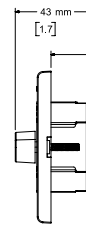

digital controllers

CC-1D, EU, JP, US

Front View

Right View
DIMENSIONS APPLY TO BOTH SID

Front View

Right View
DIMENSIONS APPLY TO BOTH SID

Front View

Right View
DIMENSIONS APPLY TO BOTH SID

CC-2D, EU, JP, US

Front View

Right View
DIMENSIONS APPLY TO BOTH SID

Front View

Right View
DIMENSIONS APPLY TO BOTH SID

FRONT VIEW

RIGHT VIEW
DIMENSIONS APPLY TO BOTH SID

CC-3D, EU, JP, US

Front View

Right View
DIMENSIONS APPLY TO BOTH SID

FRONT VIEW

RIGHT VIEW
DIMENSIONS APPLY TO BOTH SID

FRONT VIEW

RIGHT VIEW
DIMENSIONS APPLY TO BOTH SID

For additional specifications and application information, please visit PRO.BOSE.COM. Specifications subject to change without notice. 01/2019