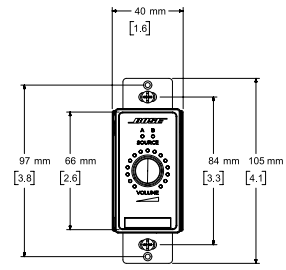

digital controllers

CC-1D, EU, JP, US

Front View

Right View
DIMENSIONS APPLY TO BOTH SID

Front View

Right View
DIMENSIONS APPLY TO BOTH SID

Front View

Right View
DIMENSIONS APPLY TO BOTH SID

CC-2D, EU, JP, US

Front View

Right View
DIMENSIONS APPLY TO BOTH SID

Front View

Right View
DIMENSIONS APPLY TO BOTH SID

FRONT VIEW

RIGHT VIEW
DIMENSIONS APPLY TO BOTH SID

CC-3D, EU, JP, US

Front View

Right View
DIMENSIONS APPLY TO BOTH SID

FRONT VIEW

RIGHT VIEW
DIMENSIONS APPLY TO BOTH SID

FRONT VIEW

RIGHT VIEW
DIMENSIONS APPLY TO BOTH SID

For additional specifications and application information, please visit PRO.BOSE.COM. Specifications subject to change without notice. 01/2019