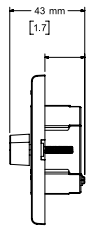

US-120V 808930-0110 (Black)
 US-120V 808930-0210 (White)
 EU-230V 808930-2110 (Black)
 EU-230V 808930-2210 (White)
 JP-100V 808930-3110 (Black)
 JP-100V 808930-3210 (White)

Bose ControlCenter CC-1D/CC-2D/CC-3D

digital controllers

CC-1D, EU, JP, US

Front View

Right View
DIMENSIONS APPLY TO BOTH SID

Front View

Right View
DIMENSIONS APPLY TO BOTH SID

Front View

Right View
DIMENSIONS APPLY TO BOTH SID

CC-2D, EU, JP, US

Front View

Right View
DIMENSIONS APPLY TO BOTH SID

Front View

Right View
DIMENSIONS APPLY TO BOTH SID

FRONT VIEW

RIGHT VIEW
DIMENSIONS APPLY TO BOTH SID

CC-3D, EU, JP, US

Front View

Right View
DIMENSIONS APPLY TO BOTH SID

FRONT VIEW

RIGHT VIEW
DIMENSIONS APPLY TO BOTH SID

FRONT VIEW

RIGHT VIEW
DIMENSIONS APPLY TO BOTH SID

For additional specifications and application information, please visit PRO.BOSE.COM. Specifications subject to change without notice. 01/2019