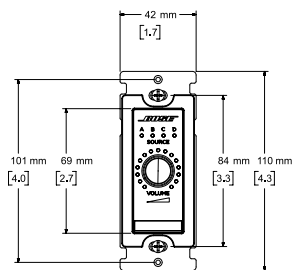

digital controllers

CC-1D, EU, JP, US

Front View

Right View
DIMENSIONS APPLY TO BOTH SID

Front View

Right View
DIMENSIONS APPLY TO BOTH SID

Front View

Right View
DIMENSIONS APPLY TO BOTH SID

CC-2D, EU, JP, US

Front View

Right View
DIMENSIONS APPLY TO BOTH SID

Front View

Right View
DIMENSIONS APPLY TO BOTH SID

FRONT VIEW

RIGHT VIEW
DIMENSIONS APPLY TO BOTH SID

CC-3D, EU, JP, US

Front View

Right View
DIMENSIONS APPLY TO BOTH SID

FRONT VIEW

RIGHT VIEW
DIMENSIONS APPLY TO BOTH SID

FRONT VIEW

RIGHT VIEW
DIMENSIONS APPLY TO BOTH SID

For additional specifications and application information, please visit PRO.BOSE.COM. Specifications subject to change without notice. 01/2019