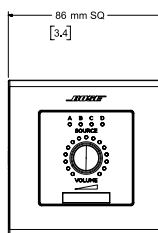

digital controllers

CC-1D, EU, JP, US

Front View

Right View
DIMENSIONS APPLY TO BOTH SID

Front View

Right View
DIMENSIONS APPLY TO BOTH SID

Front View

Right View
DIMENSIONS APPLY TO BOTH SID

CC-2D, EU, JP, US

Front View

Right View
DIMENSIONS APPLY TO BOTH SID

Front View

Right View
DIMENSIONS APPLY TO BOTH SID

FRONT VIEW

RIGHT VIEW
DIMENSIONS APPLY TO BOTH SID

CC-3D, EU, JP, US

Front View

Right View
DIMENSIONS APPLY TO BOTH SID

FRONT VIEW

RIGHT VIEW
DIMENSIONS APPLY TO BOTH SID

FRONT VIEW

RIGHT VIEW
DIMENSIONS APPLY TO BOTH SID

For additional specifications and application information, please visit PRO.BOSE.COM. Specifications subject to change without notice. 01/2019