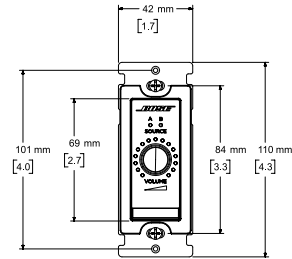

digital controllers

CC-1D, EU, JP, US

Front View

Right View
DIMENSIONS APPLY TO BOTH SID

Front View

Right View
DIMENSIONS APPLY TO BOTH SID

Front View

Right View
DIMENSIONS APPLY TO BOTH SID

CC-2D, EU, JP, US

Front View

Right View
DIMENSIONS APPLY TO BOTH SID

Front View

Right View
DIMENSIONS APPLY TO BOTH SID

FRONT VIEW

RIGHT VIEW
DIMENSIONS APPLY TO BOTH SID

CC-3D, EU, JP, US

Front View

Right View
DIMENSIONS APPLY TO BOTH SID

FRONT VIEW

RIGHT VIEW
DIMENSIONS APPLY TO BOTH SID

FRONT VIEW

RIGHT VIEW
DIMENSIONS APPLY TO BOTH SID

For additional specifications and application information, please visit PRO.BOSE.COM. Specifications subject to change without notice. 01/2019