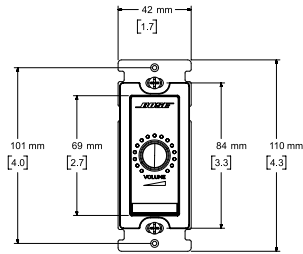

digital controllers

CC-1D, EU, JP, US

Front View

Right View
DIMENSIONS APPLY TO BOTH SID

Front View

Right View
DIMENSIONS APPLY TO BOTH SID

Front View

Right View
DIMENSIONS APPLY TO BOTH SID

CC-2D, EU, JP, US

Front View

Right View
DIMENSIONS APPLY TO BOTH SID

Front View

Right View
DIMENSIONS APPLY TO BOTH SID

FRONT VIEW

RIGHT VIEW
DIMENSIONS APPLY TO BOTH SID

CC-3D, EU, JP, US

Front View

Right View
DIMENSIONS APPLY TO BOTH SID

FRONT VIEW

RIGHT VIEW
DIMENSIONS APPLY TO BOTH SID

FRONT VIEW

RIGHT VIEW
DIMENSIONS APPLY TO BOTH SID

For additional specifications and application information, please visit PRO.BOSE.COM. Specifications subject to change without notice. 01/2019