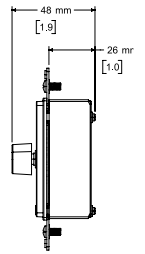

digital controllers

CC-1D, EU, JP, US

Front View

Right View
DIMENSIONS APPLY TO BOTH SID

Front View

Right View
DIMENSIONS APPLY TO BOTH SID

Front View

Right View
DIMENSIONS APPLY TO BOTH SID

CC-2D, EU, JP, US

Front View

Right View
DIMENSIONS APPLY TO BOTH SID

Front View

Right View
DIMENSIONS APPLY TO BOTH SID

FRONT VIEW

RIGHT VIEW
DIMENSIONS APPLY TO BOTH SID

CC-3D, EU, JP, US

Front View

Right View
DIMENSIONS APPLY TO BOTH SID

FRONT VIEW

RIGHT VIEW
DIMENSIONS APPLY TO BOTH SID

FRONT VIEW

RIGHT VIEW
DIMENSIONS APPLY TO BOTH SID

For additional specifications and application information, please visit PRO.BOSE.COM. Specifications subject to change without notice. 01/2019