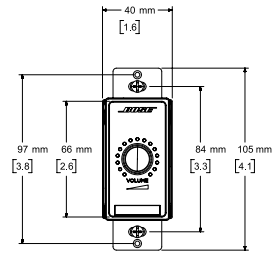

digital controllers

CC-1D, EU, JP, US

Front View

Right View
DIMENSIONS APPLY TO BOTH SID

Front View

Right View
DIMENSIONS APPLY TO BOTH SID

Front View

Right View
DIMENSIONS APPLY TO BOTH SID

CC-2D, EU, JP, US

Front View

Right View
DIMENSIONS APPLY TO BOTH SID

Front View

Right View
DIMENSIONS APPLY TO BOTH SID

FRONT VIEW

RIGHT VIEW
DIMENSIONS APPLY TO BOTH SID

CC-3D, EU, JP, US

Front View

Right View
DIMENSIONS APPLY TO BOTH SID

FRONT VIEW

RIGHT VIEW
DIMENSIONS APPLY TO BOTH SID

FRONT VIEW

RIGHT VIEW
DIMENSIONS APPLY TO BOTH SID

For additional specifications and application information, please visit PRO.BOSE.COM. Specifications subject to change without notice. 01/2019