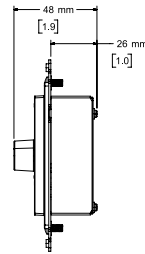

digital controllers

CC-1D, EU, JP, US

Front View

Right View
DIMENSIONS APPLY TO BOTH SID

Front View

Right View
DIMENSIONS APPLY TO BOTH SID

Front View

Right View
DIMENSIONS APPLY TO BOTH SID

CC-2D, EU, JP, US

Front View

Right View
DIMENSIONS APPLY TO BOTH SID

Front View

Right View
DIMENSIONS APPLY TO BOTH SID

FRONT VIEW

RIGHT VIEW
DIMENSIONS APPLY TO BOTH SID

CC-3D, EU, JP, US

Front View

Right View
DIMENSIONS APPLY TO BOTH SID

FRONT VIEW

RIGHT VIEW
DIMENSIONS APPLY TO BOTH SID

FRONT VIEW

RIGHT VIEW
DIMENSIONS APPLY TO BOTH SID

For additional specifications and application information, please visit PRO.BOSE.COM. Specifications subject to change without notice. 01/2019