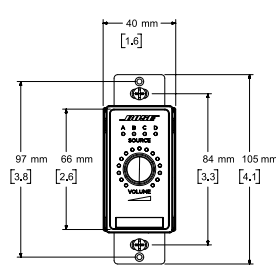

digital controllers

CC-1D, EU, JP, US

Front View

Right View
DIMENSIONS APPLY TO BOTH SID

Front View

Right View
DIMENSIONS APPLY TO BOTH SID

Front View

Right View
DIMENSIONS APPLY TO BOTH SID

CC-2D, EU, JP, US

Front View

Right View
DIMENSIONS APPLY TO BOTH SID

Front View

Right View
DIMENSIONS APPLY TO BOTH SID

FRONT VIEW

RIGHT VIEW
DIMENSIONS APPLY TO BOTH SID

CC-3D, EU, JP, US

Front View

Right View
DIMENSIONS APPLY TO BOTH SID

FRONT VIEW

RIGHT VIEW
DIMENSIONS APPLY TO BOTH SID

FRONT VIEW

RIGHT VIEW
DIMENSIONS APPLY TO BOTH SID

For additional specifications and application information, please visit PRO.BOSE.COM. Specifications subject to change without notice. 01/2019