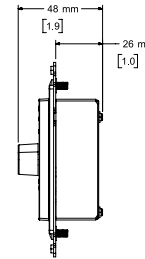

digital controllers

CC-1D, EU, JP, US

Front View

Right View
DIMENSIONS APPLY TO BOTH SID

Front View

Right View
DIMENSIONS APPLY TO BOTH SID

Front View

Right View
DIMENSIONS APPLY TO BOTH SID

CC-2D, EU, JP, US

Front View

Right View
DIMENSIONS APPLY TO BOTH SID

Front View

Right View
DIMENSIONS APPLY TO BOTH SID

FRONT VIEW

RIGHT VIEW
DIMENSIONS APPLY TO BOTH SID

CC-3D, EU, JP, US

Front View

Right View
DIMENSIONS APPLY TO BOTH SID

FRONT VIEW

RIGHT VIEW
DIMENSIONS APPLY TO BOTH SID

FRONT VIEW

RIGHT VIEW
DIMENSIONS APPLY TO BOTH SID

For additional specifications and application information, please visit PRO.BOSE.COM. Specifications subject to change without notice. 01/2019