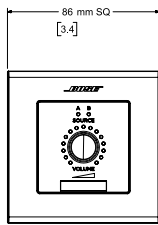

digital controllers

CC-1D, EU, JP, US

Front View

Right View
DIMENSIONS APPLY TO BOTH SID

Front View

Right View
DIMENSIONS APPLY TO BOTH SID

Front View

Right View
DIMENSIONS APPLY TO BOTH SID

CC-2D, EU, JP, US

Front View

Right View
DIMENSIONS APPLY TO BOTH SID

Front View

Right View
DIMENSIONS APPLY TO BOTH SID

FRONT VIEW

RIGHT VIEW
DIMENSIONS APPLY TO BOTH SID

CC-3D, EU, JP, US

Front View

Right View
DIMENSIONS APPLY TO BOTH SID

FRONT VIEW

RIGHT VIEW
DIMENSIONS APPLY TO BOTH SID

FRONT VIEW

RIGHT VIEW
DIMENSIONS APPLY TO BOTH SID

For additional specifications and application information, please visit PRO.BOSE.COM. Specifications subject to change without notice. 01/2019