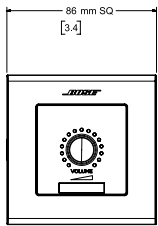

ControlSpace CC-2D

US-120V 808928-0110 (Black)
 US-120V 808928-0210 (White)
 EU-230V 808928-2110 (Black)
 EU-230V 808928-2210 (White)
 JP-100V 808928-3110 (Black)
 JP-100V 808928-3210 (White)

ControlSpace CC-3D

digital controllers

CC-1D, EU, JP, US

Front View

Right View
DIMENSIONS APPLY TO BOTH SID

Front View

Right View
DIMENSIONS APPLY TO BOTH SID

Front View

Right View
DIMENSIONS APPLY TO BOTH SID