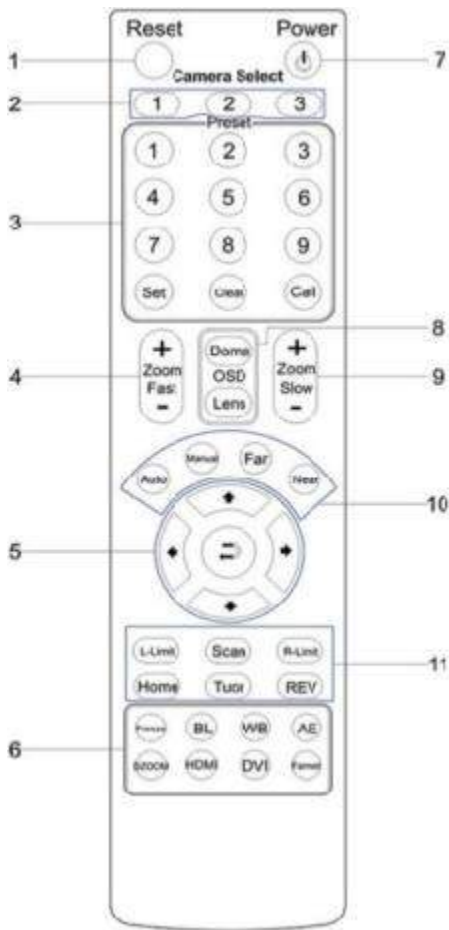

Compatibility

- Windows 7/8/8.1/10
- Mac OSX
- Acano
- Adobe Connect
- Blue Jeans
- Cisco Jabber
- Cisco Webex
- Easy Meeting
- Facetime
- Fuzebox
- Google Hangouts
- GoToMeeting
- Lifesize
- Skype for Business (Lync)
- Polycom Real Presence
- Radavision
- Spontania
- Skype
- TurboMeeting US
- Vidyo
- Zoom.US
- Google Hangouts on Air
- YouTube Live
- Any app that supports the UVC camera interface

IR Remote Control Functionality

1. **Reset**
  Restarts the camera and restores it to Factory Default settings. (Note: Will delete all saved settings and presets.)
2. **Camera Selection**
  Select which Camera to control via IR: 1, 2 or 3
3. **Preset Positions**
  1-9: Preset Positions
  Set: Set a Preset Position
  Clear: Clear a Preset Position
  Call: Call a Preset Position
  Note: If you want to set (or call) the first preset position to 1, you simply press number key "1", then press "Set" or "Call" to set (call) the position.
4. **Fast Zoom In/Out Control Zone**
  +: Zoom In quickly
  -: Zoom Out quickly
5. **Pan/Tilt Controller**
  ↑ Tilt Up
  ↓ Tilt Down
  ← Pan Left
  → Pan Right
  ↻ Auto Pan (through Full pan range)
6. **Additional Function Zone**
  Freeze: Image Freeze
  BL: Back-light Compensation
  WB: White Balance
  AE: Auto Exposure
  D Zoom: Digital Zoom
7. **Power Supply Switch**
  Switch for turning camera on/off (i.e. Working mode vs. Stand-By mode)
8. **OSD Menu Zone**
  Dome OSD: Enter Pan Tilt Zoom OSD menu
  Lens OSD: Enter lens OSD menu
9. **Slow Zoom In/Out Control Zone**
  +: Zoom In slowly
  -: Zoom Out slowly
10. **Focus Control Zone**
  Auto: Turn on Auto Focus
  Manual: Turn on Manual Focus
  Far: Set focus at a farther distance (requires Manual Focus)
  Near: Set focus at a nearer distance (requires Manual Focus)
11. **Pan/Tilt Function Zone**
  Home: Go to camera's Home position
  Rev: Enable image flip for ceiling mounting
  L-Limit: Sets left limit for Scan feature
  R-Limit: Sets right limit for Scan feature
  Scan: Auto pan to L&R limits
  Tour: Auto tour of all saved presets