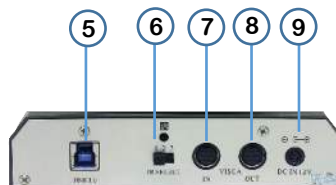

HuddleCamHD 20X G2 Conferencing Camera

The HuddleCamHD 20X is ideal for a small to medium sized meeting rooms. Comes standard with certified SONY lens

Model Number:

HC20X-GY-G2 (Gray)

HC20X-WH-G2 (White)

<http://huddlecamed.com/huddlecamed-20x/>

KEY FEATURES

- 20X Optical Zoom
- USB 3.0 *(requires quad core processor)
- USB 2.0 *(640x480 only)
- RS232 Serial Control
- 1920 x 1080
- 58° Field of View
- Up to 60fps
- 64 Presets
- IR Remote

WHAT'S IN THE BOX

- 20X Zoom USB 3.0 Camera
- 12V/2.0A DC Power Adapter
- Installation Bracket & Screw
- USB 3.0 Data Cable (3m)
- Serial Control Cable
- RS-232C to RS-485 Cable
- IR Remote Control
- User Manual