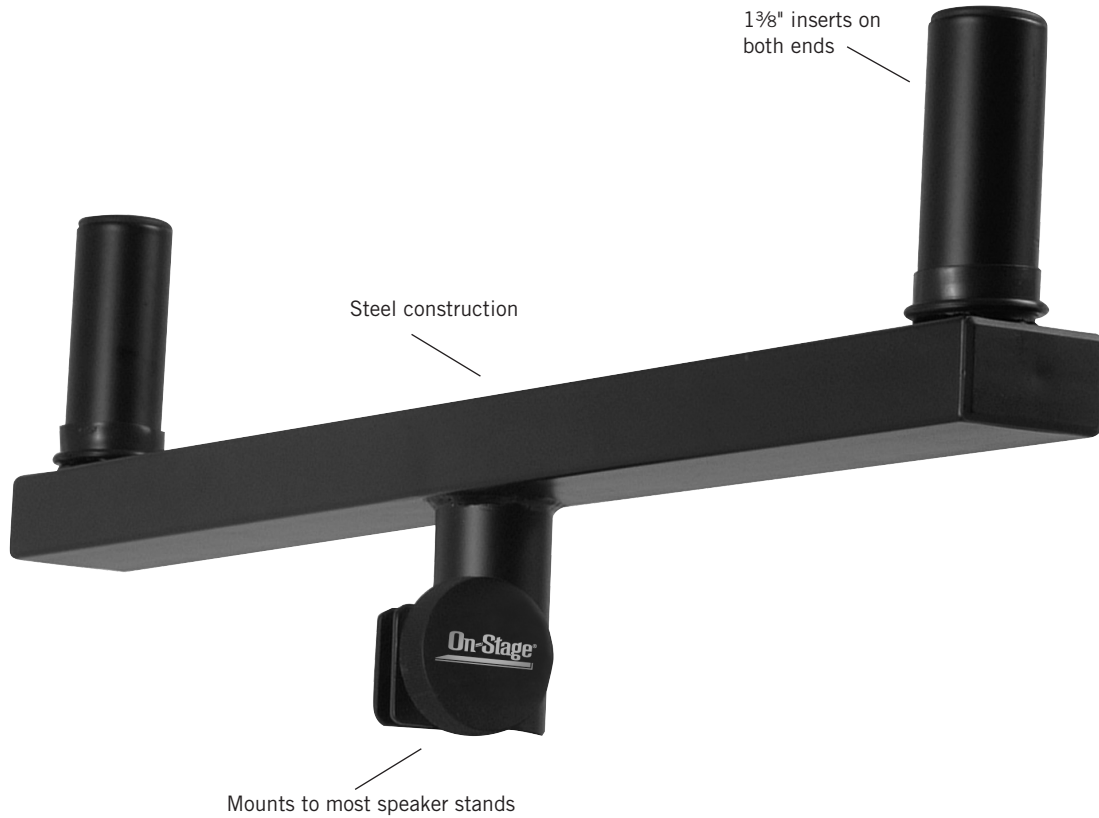

Dual Pole Mount Speaker Bracket

SS7920 | 10732

Features and Benefits

Safely and conveniently mounts two speaker cabinets to one speaker stand. Constructed from steel, this bracket mounts to most standard speaker stand shafts. Features standard 1 3/8" inserts and a black powder coat finish. Recommended use with the LS/SS7770 10-Foot Universal Lighting/Speaker Stand.

Product Specifications

Application	Holds two 10" speaker cabinets with 1 3/8" inserts
Bracket Length	20" from center of one insert to the other
Color	Black

Pricing

Model #	SS7920
Inv. #	10732
List Price	$26.99
Map Price	$15.95

Call your On-Stage rep at 1.800.289.8889 | email: purchaseorders@musicpeopleinc.com | On-Stage.com