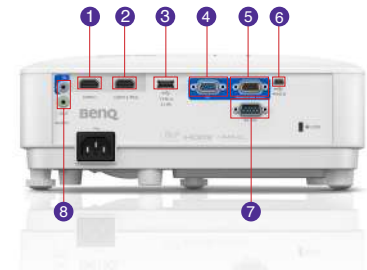

*The Contrast is measure by Full On Full Off standard.

KEY FEATURES

- Superior Short Throw Projection (100" @ 1.5 meter)
- Low Input Lag for Smoother Gaming
- LumiExpert for viewing comfort
- Powerful 5W Stereo Speaker
- Native 1080p Full-HD Image Quality

INPUT / OUTPUT TERMINALS

- 1 HDMI-I
- 2 HDMI-2/MHL
- 3 USB Type A (1.0A power)
- 4 Computer In-1 (D-sub 15pin, Female)
- 5 Monitor Out (D-sub 15pin, Female)
- 6 USB Type B (Service)
- 7 RS232 In (D-sub 9pin, male)
- 8 Audio In/Out (mini jack)