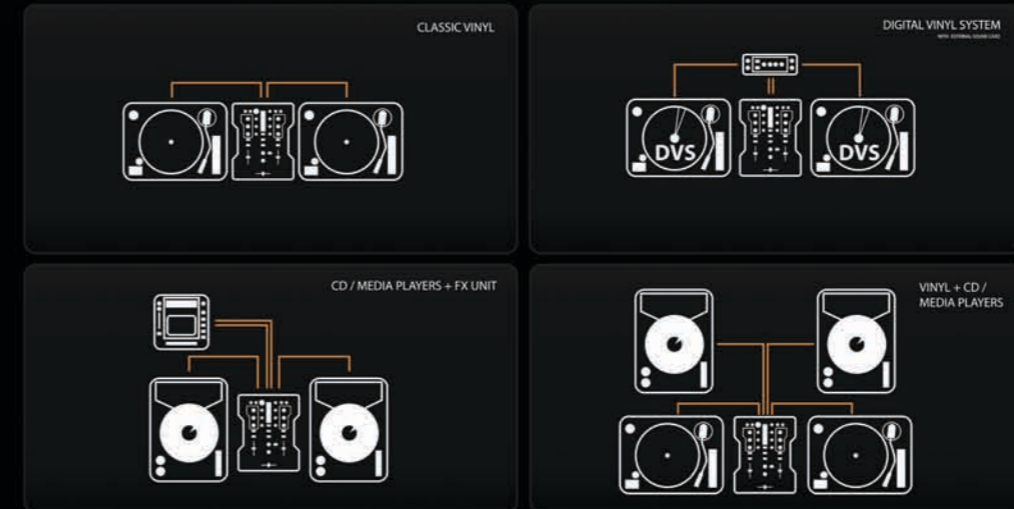

The crossfader has switchable curve settings for blending or scratching styles and is easy to replace. Upgrade to a custom Innofader for ultimate crossfader performance.

With studio grade 20dB headroom and balanced XLR main outputs delivering an impressive +28dBu max, Xone:23 and Xone:23C have the power and performance to be worthy additions to the prestigious Xone series.

XONE:23

2+2 CHANNEL DJ MIXER

Xone:23 is a 2+2 channel DJ mixer packed with pro features that would normally be found in the booth of a top-rated club, including an enhanced version of the legendary Xone filter with resonance control, VCA faders, 3 band total kill EQ, illuminated switches, crossfader curve selector and styling inspired by the flagship Xone:DB4.

- 2** DUAL LINE / PHONO INPUTS
- MIC** WITH 2 BAND EQ
- MIX** BALANCED XLR OUTPUT
- REC** RECORD OUT
- TOURING GRADE BUILD QUALITY**
- SUPER SMOOTH VCA FADERS**
- BOOTH** INDEPENDENT BOOTH OUTPUT
- ino FADER compatible**
- REPLACEABLE CROSSFADER**
- 20dB** 20 dB PRO STANDARD HEADROOM

EXAMPLE SETUPS

- XONE FILTER SYSTEM** There are many imitations of the renowned Xone filter system – this is the real deal. Xone:23 features High Pass and Low Pass filters with frequency and resonance controls.
- EXTERNAL FX LOOP** Seamlessly integrate your favourite external FX unit into your setup with send and return connections plus FX loop switching.
- 3 BAND TOTAL KILL EQ** Both channels feature 3 band EQ Isolator, allowing you to creatively eliminate frequencies and bring them back into the mix with complete control.