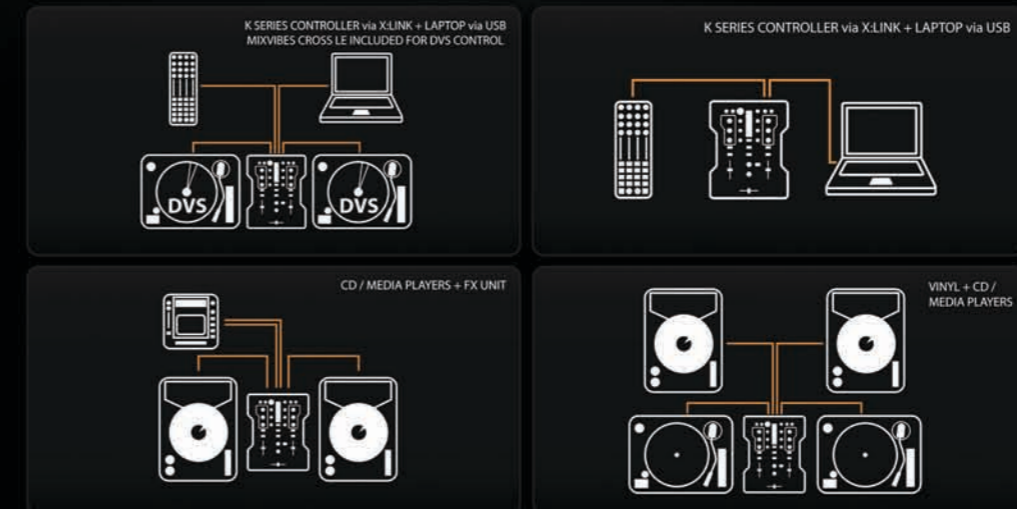

EXAMPLE SETUPS

- XONE FILTER SYSTEM** There are many imitations of the renowned Xone filter system – this is the real deal. Xone:23 features High Pass and Low Pass filters with frequency and resonance controls.
- EXTERNAL FX LOOP** Seamlessly integrate your favourite external FX unit into your setup with send and return connections plus FX loop switching.
- 3 BAND TOTAL KILL EQ** Both channels feature 3 band EQ Isolator, allowing you to creatively eliminate frequencies and bring them back into the mix with complete control.

Xone:23C

DJ MIXER + INTERNAL SOUND CARD

Xone:23C is the ideal companion for the digital DJ seeking to retain their hands-on mixings skills, or for artists who want the creative freedom to work with all kinds of music sources. Used standalone or hooked up to our Xone:K series controllers over X:LINK, Xone:23C is a cutting edge mix tool for the modern DJ.

Xone:23C ships with MixVibes Cross LE DJ Software, providing DVS control and plug n'play mapping for Xone:K series controllers.

EXAMPLE SETUPS

- 96kHz 24bit 4 stereo channel USB soundcard which enables replaying and recording from your chosen DJ software, offering digital DJing with a real mixer.
- There are many imitations of the renowned Xone filter system – this is the real deal. Xone:23C features High Pass and Low Pass filters with frequency and resonance controls.
- Seamlessly integrate your favourite external FX unit into your setup with send and return connections plus FX loop switching.
- Both channels feature 3 band EQ Isolator, allowing you to creatively eliminate frequencies and bring them back into the mix with complete control.