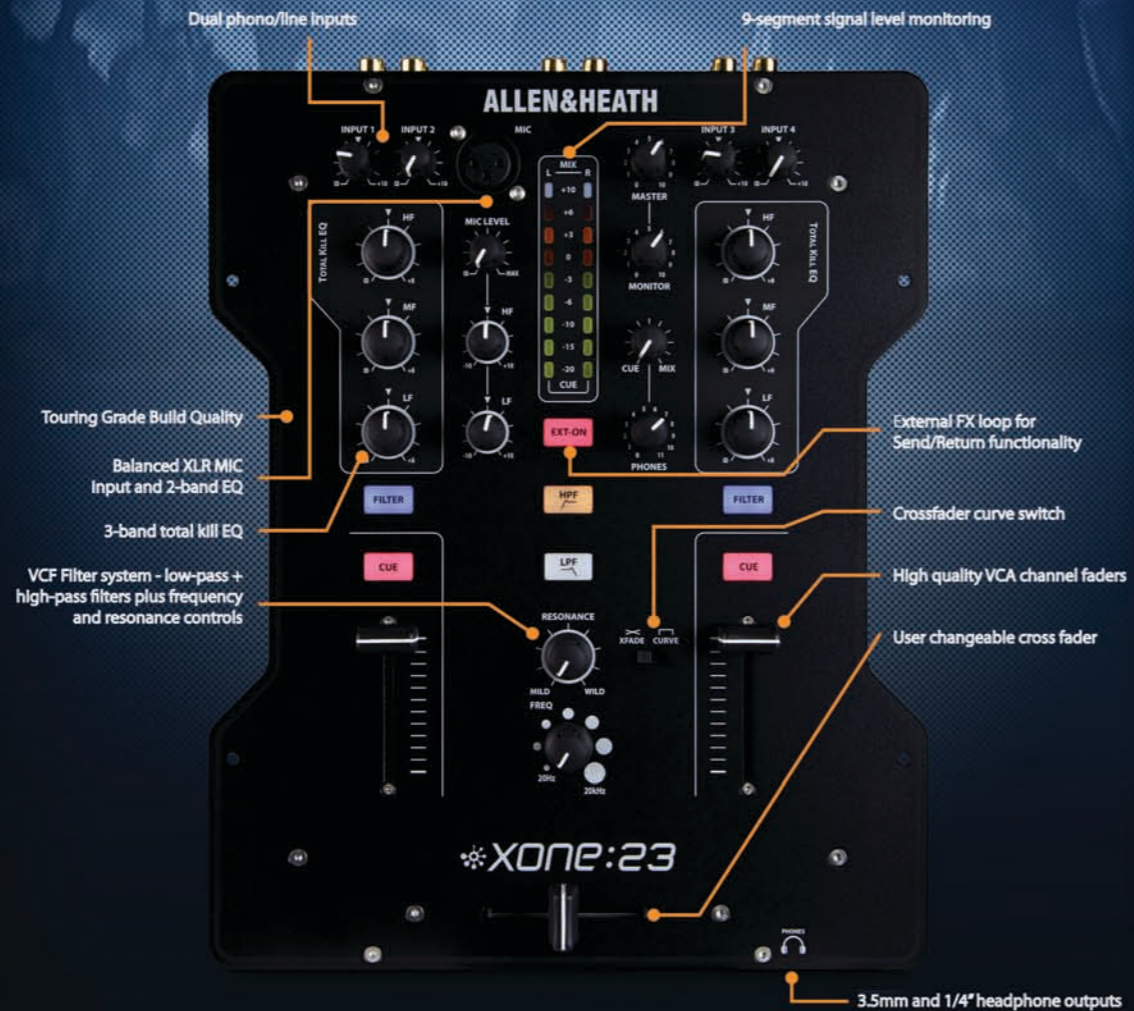

ALLEN&HEATH®

HIGH PERFORMANCE DJ MIXERS

 XONE:23C  XONE:23

Xone:23 and Xone:23C are high performance DJ mixers, harnessing next generation circuitry to deliver exceptional audio fidelity. Both mixers are equipped with the legendary Xone filter system, 3 band EQ with total kill, plus an external FX loop for maximum creative flexibility. Xone:23C also features a premium quality 4 stereo channel internal soundcard and plug n' play connection via X:LINK to Xone:K series controllers, making it perfect for performers looking to combine the convenience of digital DJing and recording with the hands-on control and visual appeal of a real mixer.

The crossfader has switchable curve settings for blending or scratching styles and is easy to replace. Upgrade to a custom Innofader for ultimate crossfader performance.

With studio grade 20dB headroom and balanced XLR main outputs delivering an impressive +28dBu max, Xone:23 and Xone:23C have the power and performance to be worthy additions to the prestigious Xone series.

XONE:23

2+2 CHANNEL DJ MIXER

Xone:23 is a 2+2 channel DJ mixer packed with pro features that would normally be found in the booth of a top-rated club, including an enhanced version of the legendary Xone filter with resonance control, VCA faders, 3 band total kill EQ, illuminated switches, crossfader curve selector and styling inspired by the flagship Xone:DB4.

- 2** DUAL LINE / PHONO INPUTS
- MIC** WITH 2 BAND EQ
- MIX** BALANCED XLR OUTPUT
- REC** RECORD OUT
- TOURING GRADE BUILD QUALITY**
- SUPER SMOOTH VCA FADERS**
- BOOTH** INDEPENDENT BOOTH OUTPUT
- ino FADER compatible**
- REPLACEABLE CROSSFADER**
- 20dB** 20 dB PRO STANDARD HEADROOM