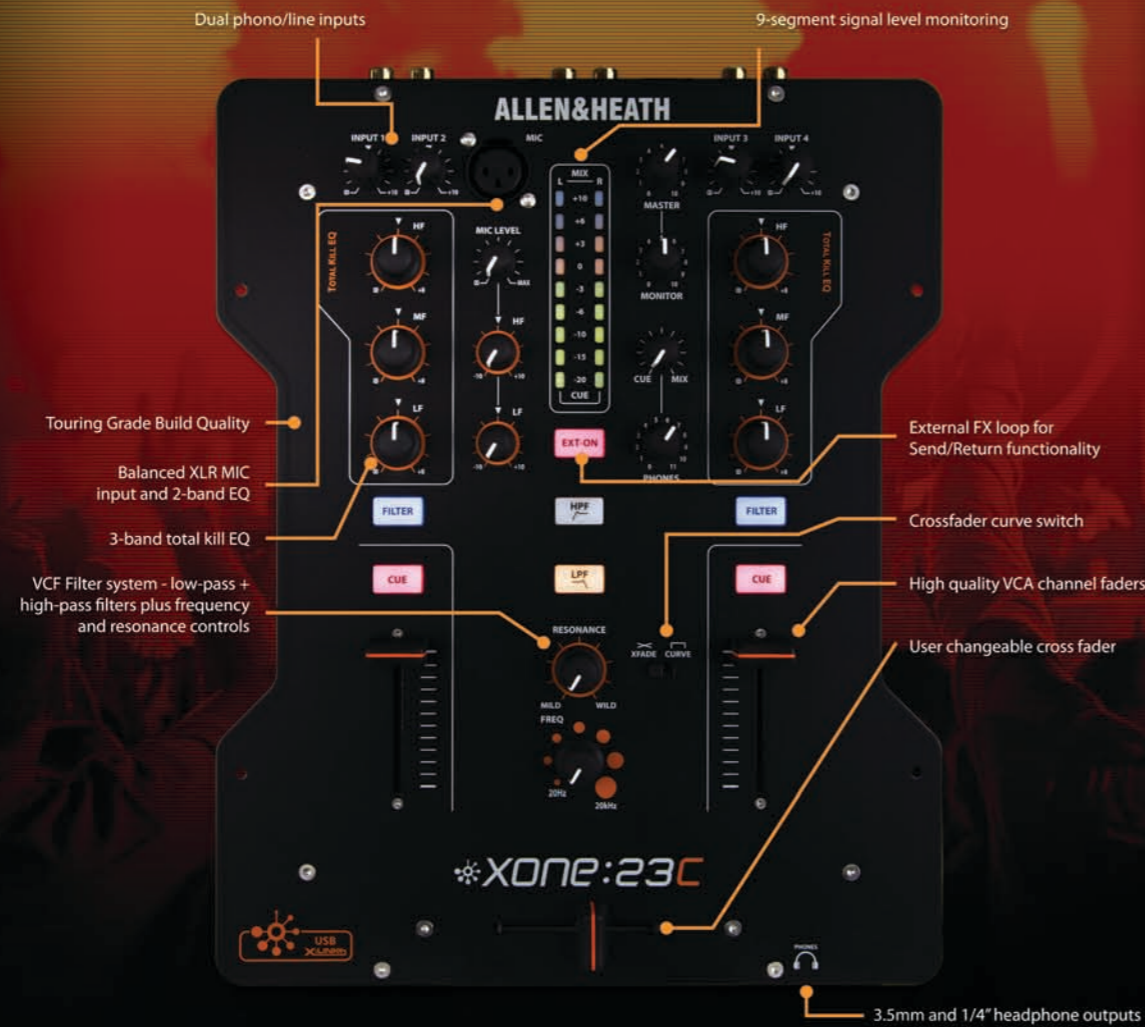

Xone:23C

DJ MIXER + INTERNAL SOUND CARD

Xone:23C is the ideal companion for the digital DJ seeking to retain their hands-on mixings skills, or for artists who want the creative freedom to work with all kinds of music sources. Used standalone or hooked up to our Xone:K series controllers over X:LINK, Xone:23C is a cutting edge mix tool for the modern DJ.

Xone:23C ships with MixVibes Cross LE DJ Software, providing DVS control and plug n'play mapping for Xone:K series controllers.