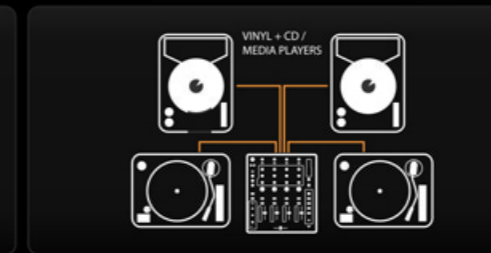

EXAMPLE SETUPS

96kHz 24bit 16 channel USB soundcard which enables replaying and recording from your chosen DJ software, offering digital DJing with a real mixer.

There are many imitations of the renowned Xone filter system - this is the real deal. Xone:43C features High Pass, Band Pass and Low Pass filters with frequency and resonance controls.

Seamlessly integrate your favourite external FX unit into your setup with send and return connections plus dry/wet control per channel.

4 channels feature powerful 3 band EQ, allowing you to creatively eliminate frequencies and bring them back into the mix with complete control.