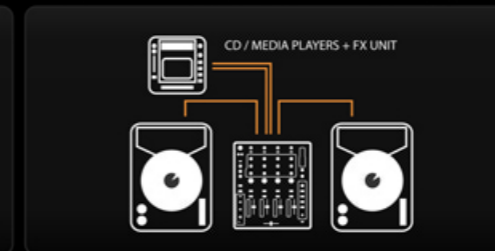

EXAMPLE SETUPS

XONE FILTER SYSTEM
There are many imitations of the renowned Xone filter system – this is the real deal. Xone:43 features High Pass, Band Pass and Low Pass filters with frequency and resonance controls.

EXTERNAL FX LOOP
Seamlessly integrate your favourite external FX unit into your setup with send and return connections plus dry/wet control per channel.

3 BAND TOTAL KILL EQ
4 channels feature powerful 3 band EQ, allowing you to creatively eliminate frequencies and bring them back into the mix with complete control.