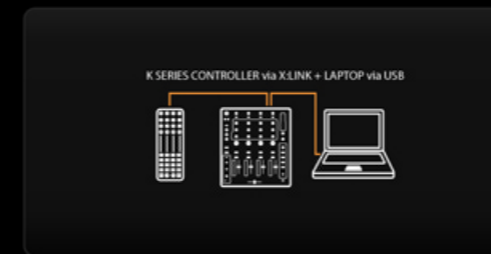

EXAMPLE SETUPS

96kHz 24bit 16 channel USB soundcard which enables replaying and recording from your chosen DJ software, offering digital DJing with a real mixer.

There are many imitations of the renowned Xone filter system - this is the real deal. Xone:43C features High Pass, Band Pass and Low Pass filters with frequency and resonance controls.

Seamlessly integrate your favourite external FX unit into your setup with send and return connections plus dry/wet control per channel.

4 channels feature powerful 3 band EQ, allowing you to creatively eliminate frequencies and bring them back into the mix with complete control.