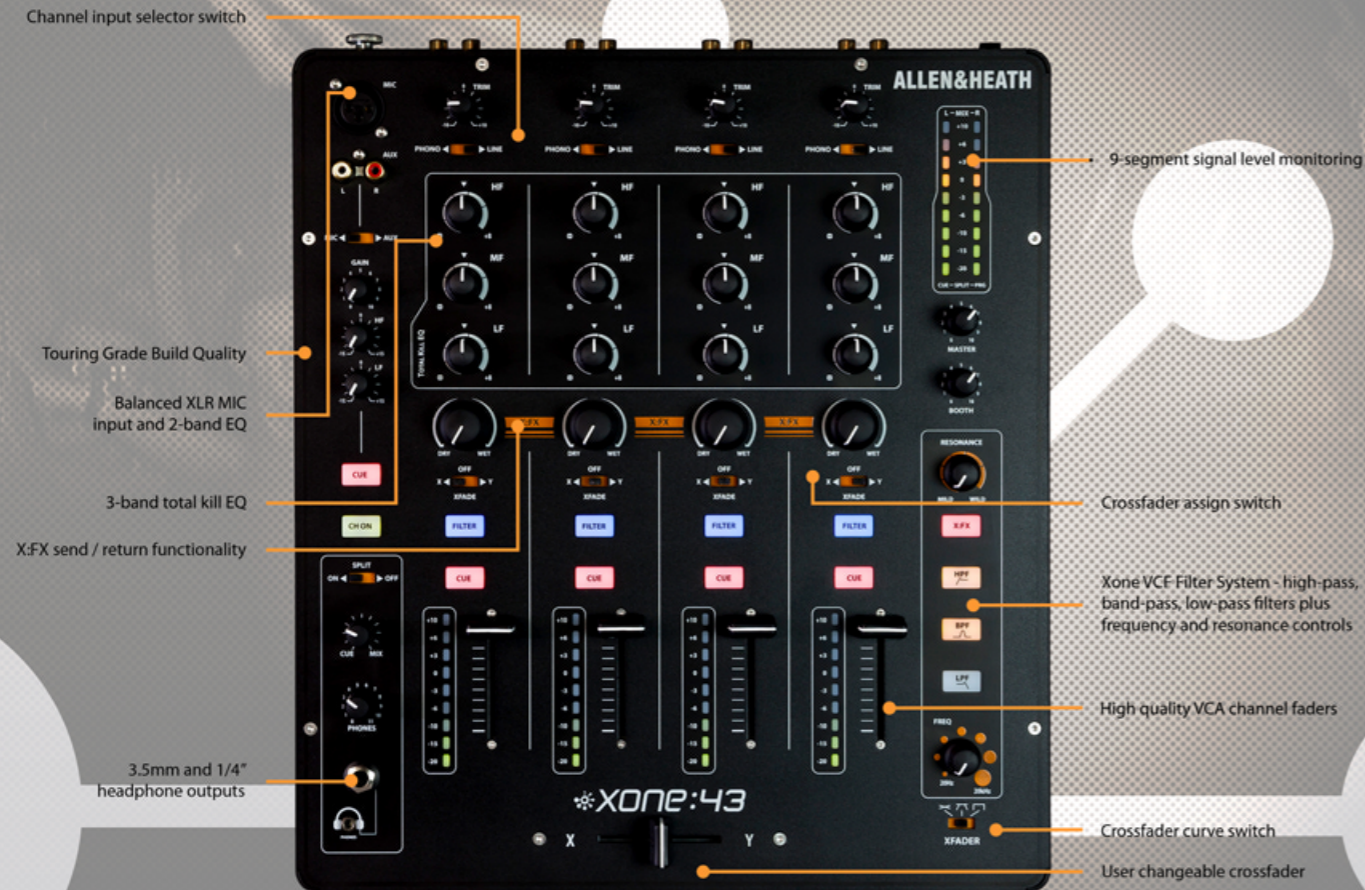

Xone:43 and Xone:43C are 4+1 channel DJ mixers offering a simple and intuitive layout with sublime analogue audio quality. Both mixers are equipped with the legendary Xone filter, 3 band EQ, plus X:FX for control of your favourite FX unit. Xone:43C is supported by Serato DJ and incorporates a premium quality internal 16 Channel USB Soundcard for integration into digital DJ workflows, plus plug n' play connection via X:LINK to Xone:K series controllers for expanded MIDI control.

The crossfader has three switchable curve settings for blending or scratching styles and can be easily replaced or upgraded to a custom Innofader for ultimate crossfader performance.

With balanced XLR main outputs, independent booth and record outputs, Xone:43 and Xone:43C have the quality and versatility to become the centrepieces of countless club booths and audiophile personal DJ setups.

XONE:43

4+1 CHANNEL DJ MIXER

Created for DJs and electronic music purists, Xone:43 is a 4+1 channel DJ mixer offering the very best of analogue audio quality, including the legendary Xone filter with resonance control, 3 band EQ, crossfader with three curve settings and X:FX for send/return to your favourite FX unit.

- 4** PHONO / LINE INPUTS
- MIC** WITH 2 BAND EQ
- MIX** BALANCED XLR OUTPUT
- REC** RECORD OUT
- 3** BAND TOTAL KILL EQ
- BOOTH** INDEPENDENT BOOTH OUTPUT
- X** REPLACEABLE CROSSFADER
- T** TOURING GRADE BUILD QUALITY
- S** SUPER SMOOTH VCA FADERS
- XONE** FILTER SYSTEM
- 20dB** 20 dB 1920 STANDARD HEADROOM
- SEND RETURN** SEND RETURN SYSTEM
- ino** FADER compatible