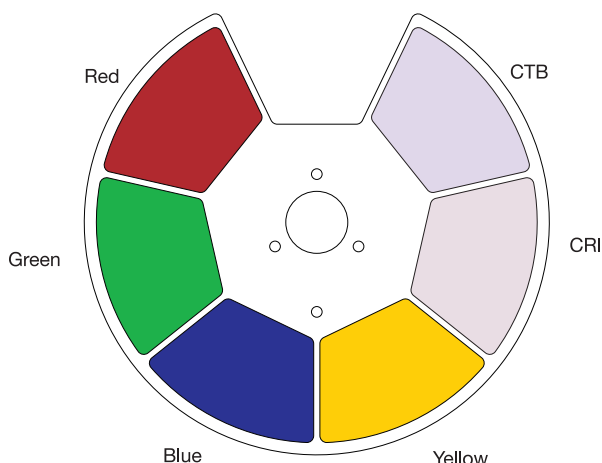

CMY
COLOR MIXING