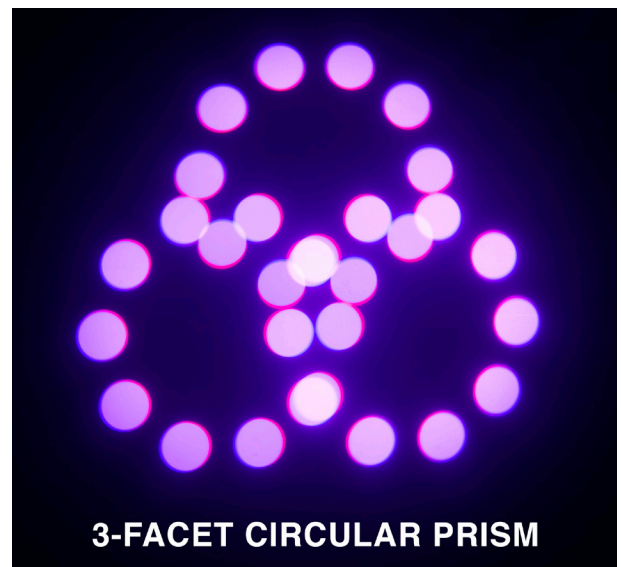

6-FACET LINEAR PRISM

3-FACET CIRCULAR PRISM