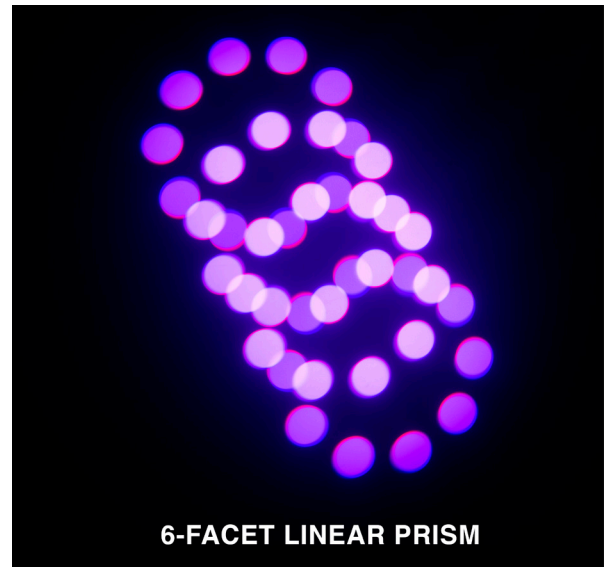

FOCUS PROFILE

Light Source:

- 400W LED Engine
- 20,000 Hour Average LED Life

Photometric Data:

- 20,000 Total Lumens
- 6,700K, >70CRI (without CRI Filter)
- 6,200K >87CRI (with CRI Filter)
- 44,330 LUX 4,118 FC @16.4' (5m) (7.32° Beam)
- 1,767 LUX 164 FC @16.4' (5m) (45° Beam)

Effects:

- 4 Rotating Framing Shutters plus shape rotation
- 3-Facet Circular & 6-Facet Linear Rotating Prisms
- Replaceable Medium Frost
- Animation Wheel
- Motorized Zoom (7~45-degrees)
- Motorized Focus
- Motorized Iris
- Electronic Dimming & Strobe (1-20Hz)

Color:

- Full CMY color mixing
- Variable CTO (2700K to 6700K)
- Colors Wheel with 6 dichroic colors

VARIABLE
CTO

GOBOS:

- (2) Gobo Wheels
- Wheel 1: (7) Interchangeable Rotating-Indexing Gobos
- Wheel 2: (8) Static-Stamped Gobos