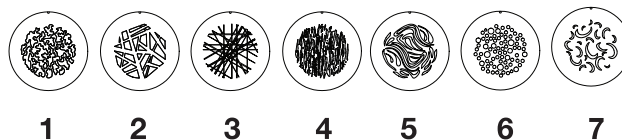

Rotating Gobos